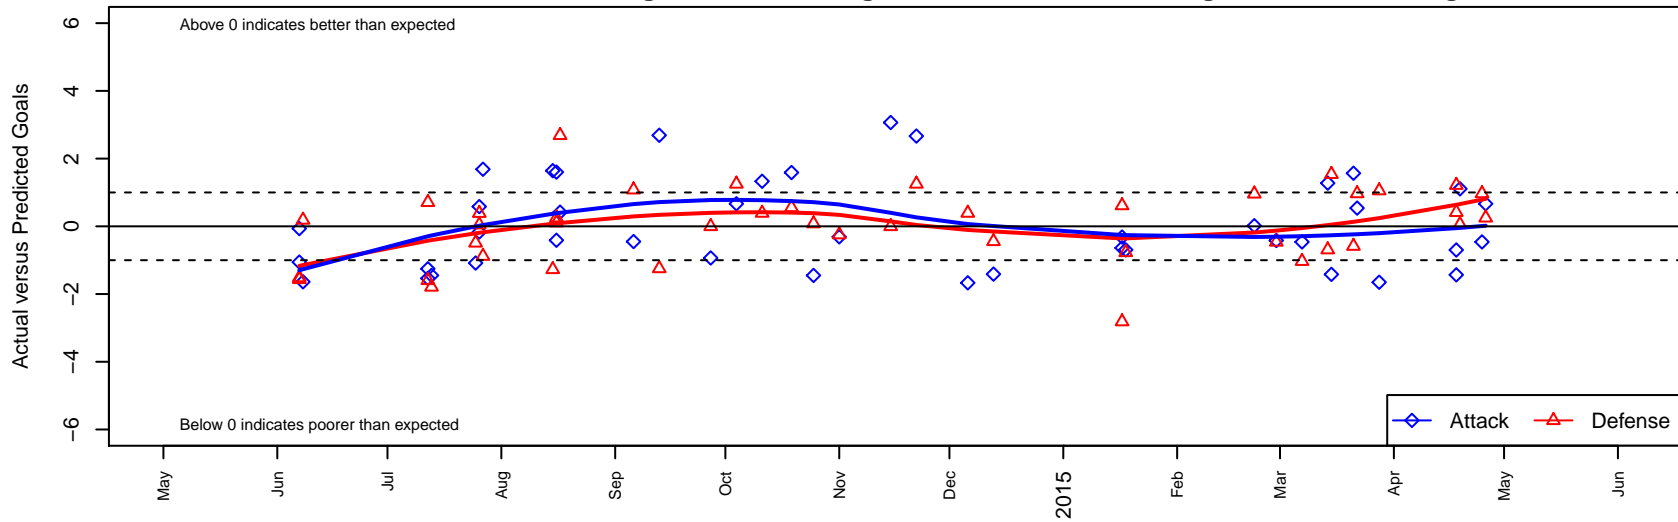

PS Slammers Black G00

Puget Sound Slammers
 Lacey, WA
 G00 total strength=1163
 attack=4.77 defense=2.59
 fall league = PSPL Classic 2 U14
 spr league = Spr PSPL Classic 1 U14

alt names used:
 PS Slammers G00 Black
 PS Slammers G00 Black
 Puget Sound Slammers
 PS Slammers G00 Black
 PS Slammers G00Black
 PSS Slammers Black
 PS Slammers G00 Black
 PS SLAMMERS G00 (WA)

Venues played:
 2014 Rainier Challenge Copa U14
 2014 Seattle Cup GU14
 2014 Crossfire Select Cup GU14 Gold
 2014 Mt Hood Challenge U14
 2014 PSPL Classic 2 U14
 2014 PacNW Winter Classic Premier II U14
 2014 Spr PSPL Classic 1 U14
 2014 WA Cup GU14 Silver U14

PS Slammers Black G00
 Dots are actual minus expected GF (blue circles) and GA (red triangles).
 Blue line is smoothed change in attack strength. Red is smoothed change in defense strength.

**attack and defense variance (black dot)
relative to other teams
and top 10 in region**