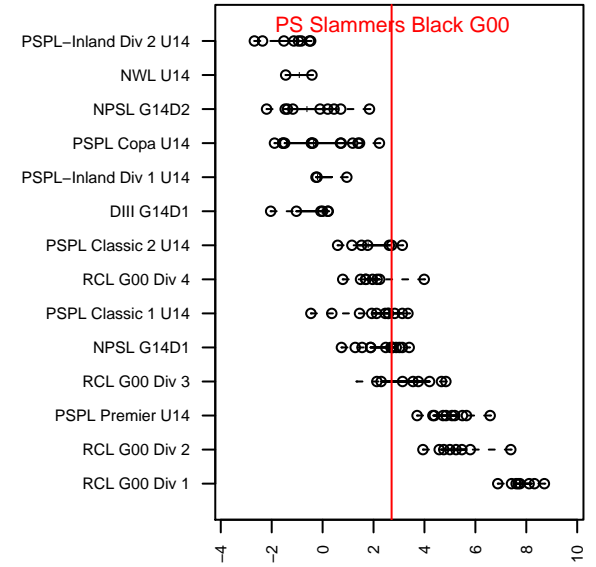

**attack and defense rating
relative to others at age
and all opponents in last 13 months**