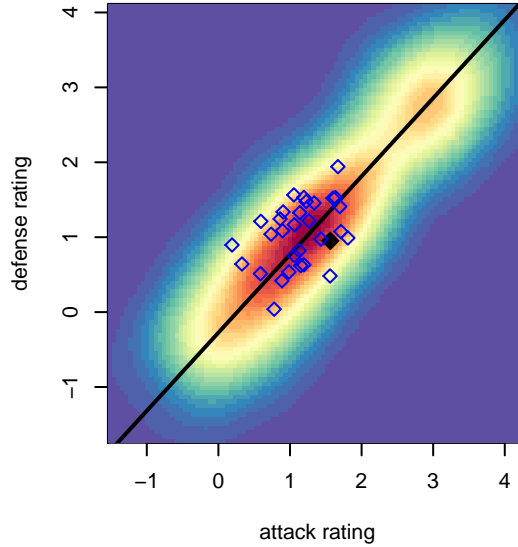

**attack and defense rating
relative to others at age
and all opponents in last 13 months**