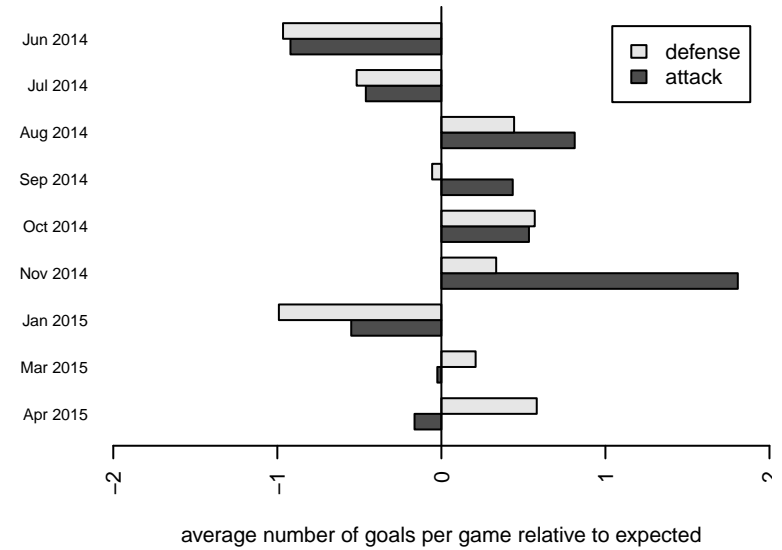

Performance relative to 13 month average